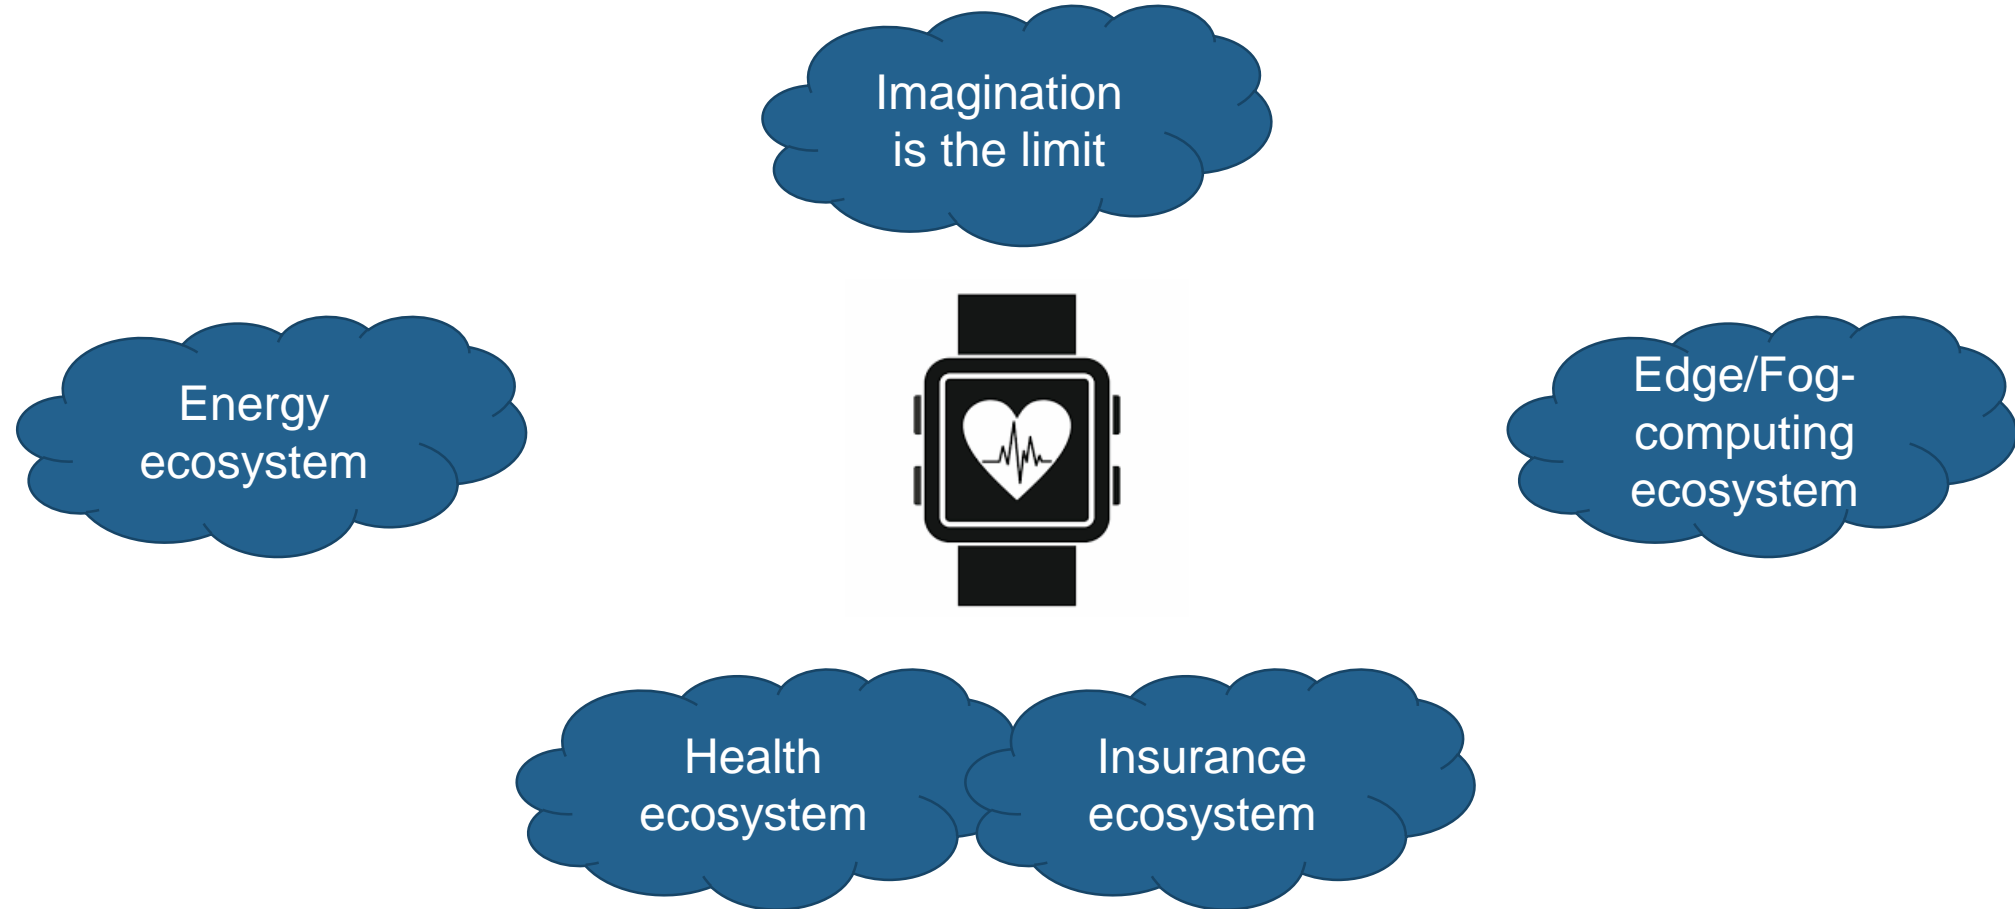

Pure provocation

Service-oriented “Things” (a thing-centric perspective)

Service-oriented “Things” (a thing-centric perspective)

Enablement of “Things” :

- Service providers and aggregators
- Platforms

One connection, countless possibilities

IFTTT is the leading connectivity platform powering the digital transformation of products into integrated services. One connection enables you to integrate with any service in our ecosystem with the tap of a button and at a fraction of the cost.

Danish Electricity

This trigger fires the hours, where price or climate impact of electricity in Denmark is either high, low or normal.

Smart Household Appliances

This trigger will start your household appliances like dishwasher, washer and dryer at the optimal time. You set a earliest start time, what time your machine has to be ready, and a duration. The trigger will start when electricity is optimal.